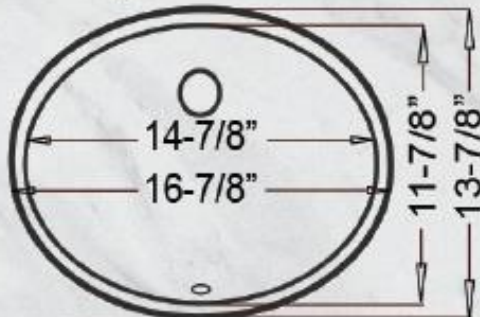

VANITY SINKS

Available in White and Bisque.

ACORN

BAR SINKS

Empire Surfaces

formerly Empire Marble
EST. 1978

904.268.6332

www.MarbleAndGranite-Jax.com

11750 Philips Highway
Jacksonville, FL 32256