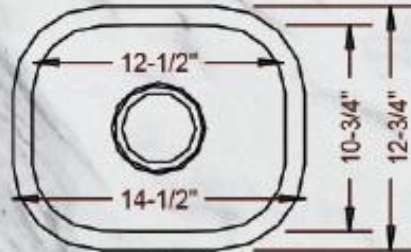

## BAR SINKS

**Small Bar**

**Small Bar**

**Large Bar**

**Large Bar**

50/50

Small Single

Small Single

60/40 Reversible 40/60

50/50

O' Back Single

O' Back Single

40/60

70/30 Reversible 30/70

Large Single

70/30

30/70

Large Single