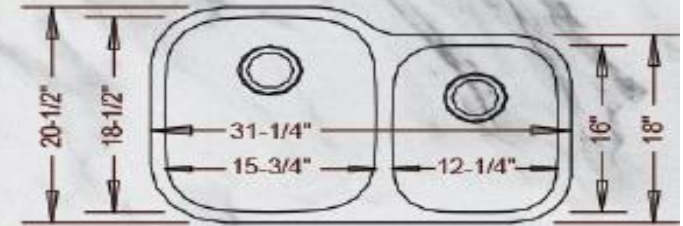

# PREMIUM 16GA SINK

| 16 Gauge Thickness | True 304 Stainless |  
 | Tested |  
 Limited Lifetime Warranty

Superior craftsmanship with double thick rubber pads, extra thick sprayed undercoating, exclusive bracket system that does not weld to the inside bowls. This creates a premium heavy gauge under mount sink with sound deadening results along with maintaining the water temperature.

50/50

Small Single

Small Single

60/40 Reversible 40/60

50/50

O' Back Single

O' Back Single

40/60

70/30 Reversible 30/70

Large Single

70/30

30/70

Large Single