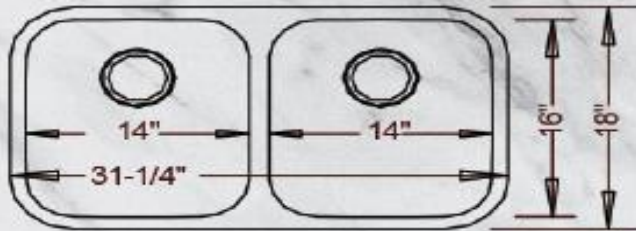

## BAR SINKS

**Small Bar**

**Small Bar**

**Large Bar**

**Large Bar**

# PREMIUM 16GA SINK

| 16 Gauge Thickness | True 304 Stainless |  
 | Tested |  
 Limited Lifetime Warranty

Superior craftsmanship with double thick rubber pads, extra thick sprayed undercoating, exclusive bracket system that does not weld to the inside bowls. This creates a premium heavy gauge under mount sink with sound deadening results along with maintaining the water temperature.

50/50

Small Single

Small Single

60/40 Reversible 40/60

50/50

O' Back Single

O' Back Single

40/60